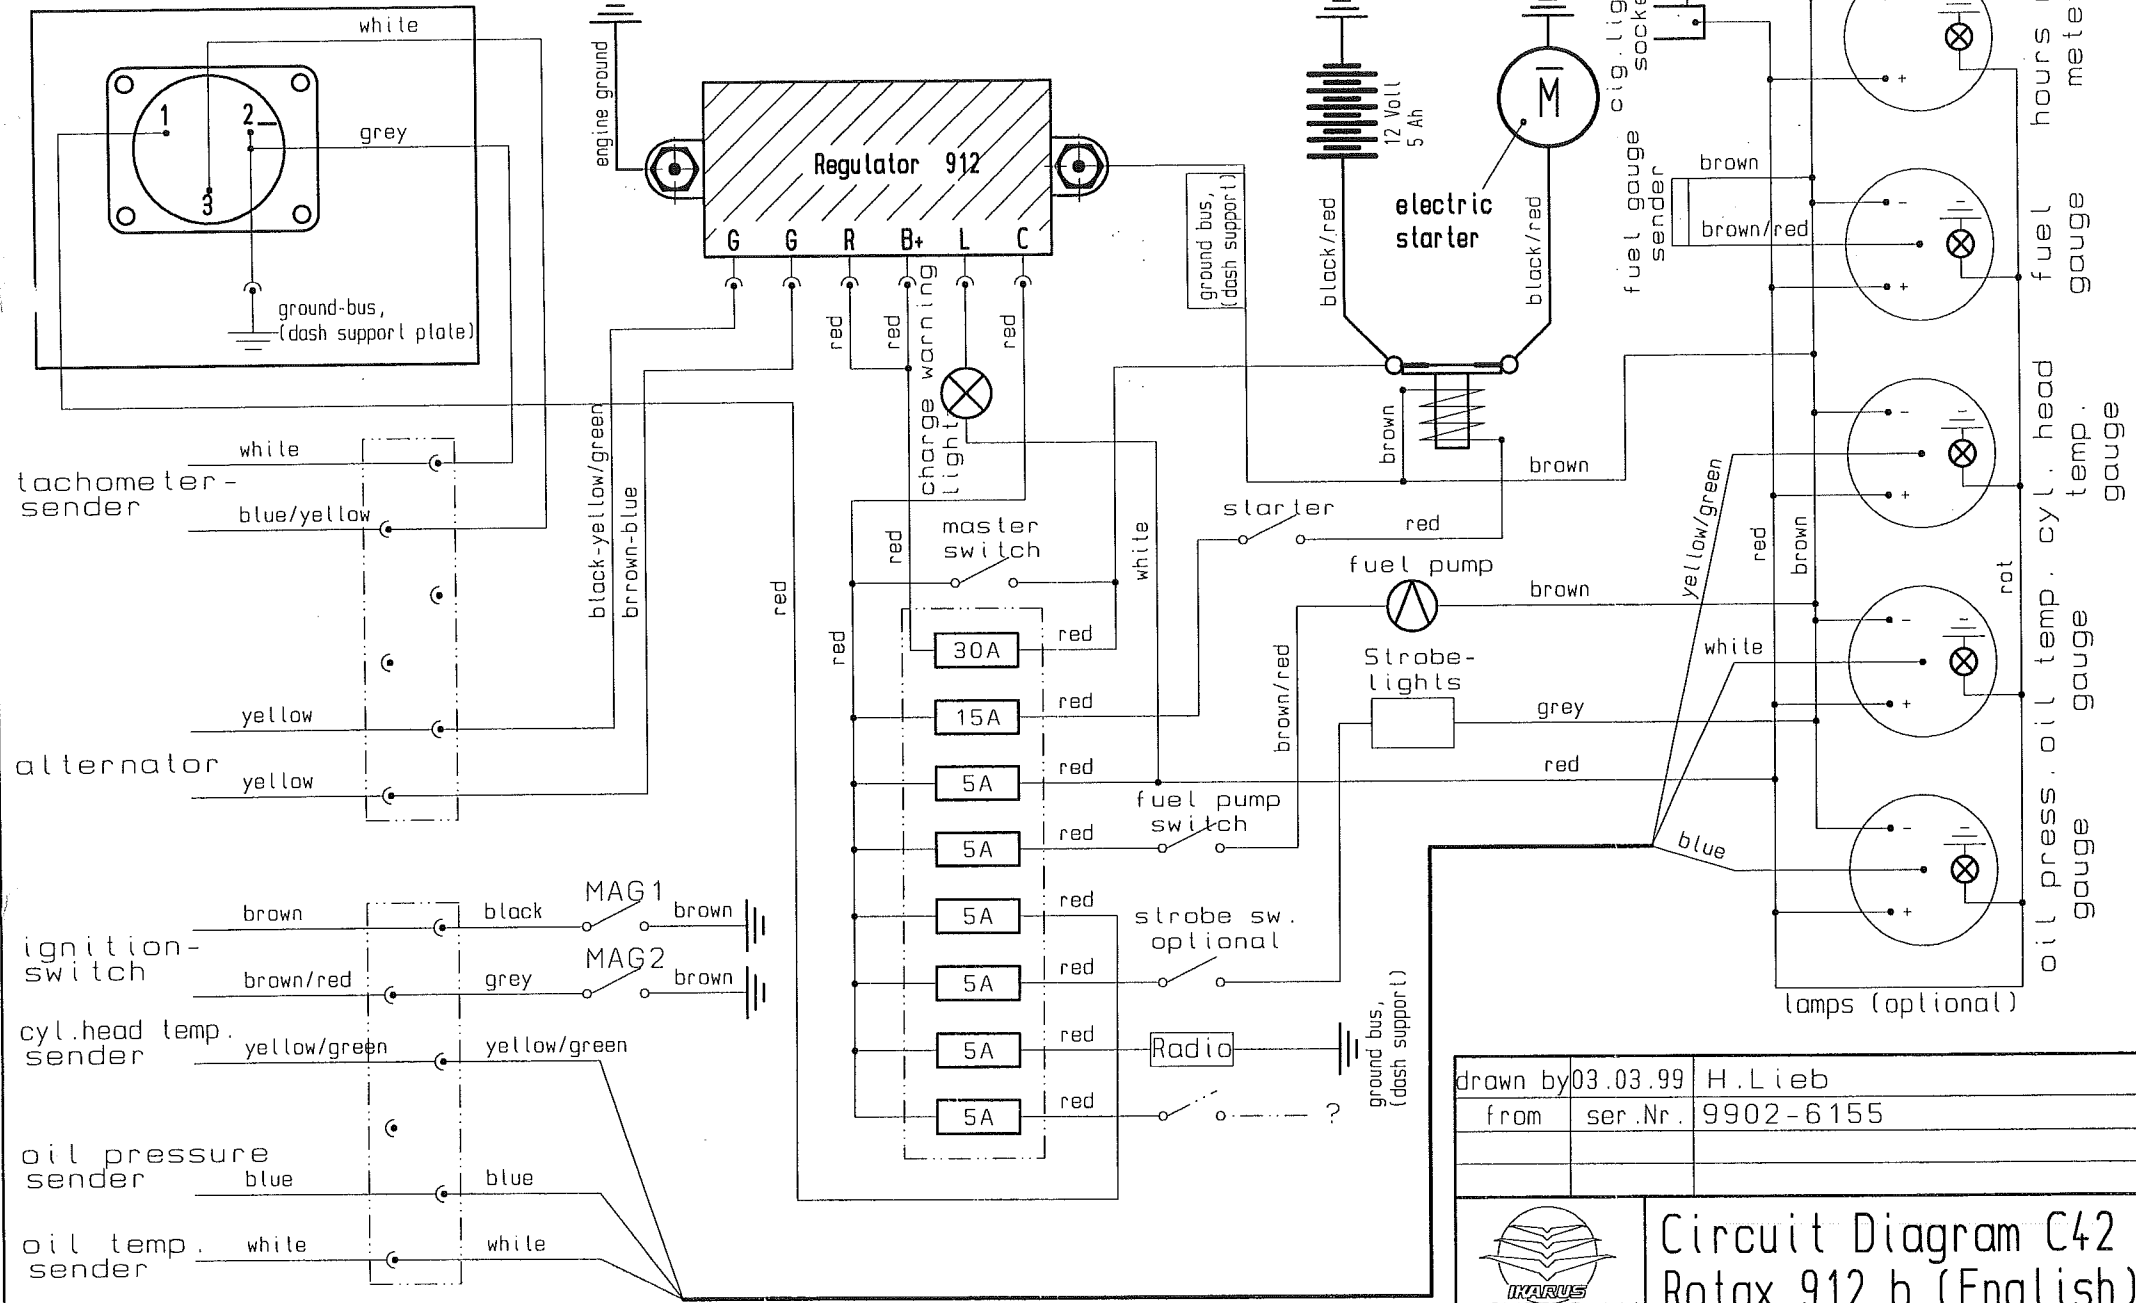

Tachometer 912

| | | |
|----------|----------|-----------|
| drawn by | 03.03.99 | H.Lieb |
| from | ser.Nr. | 9902-6155 |
| | | |
| | | |

Circuit Diagram C42
Rotax 912 b (English)

| | | |
|----------|----------|-----------|
| drawn by | 03.03.99 | H. Lieb |
| from | ser. Nr. | 9902-6155 |
| | | |
| | | |

Circuit Diagram C42

Rotax 912 MIP b (English)