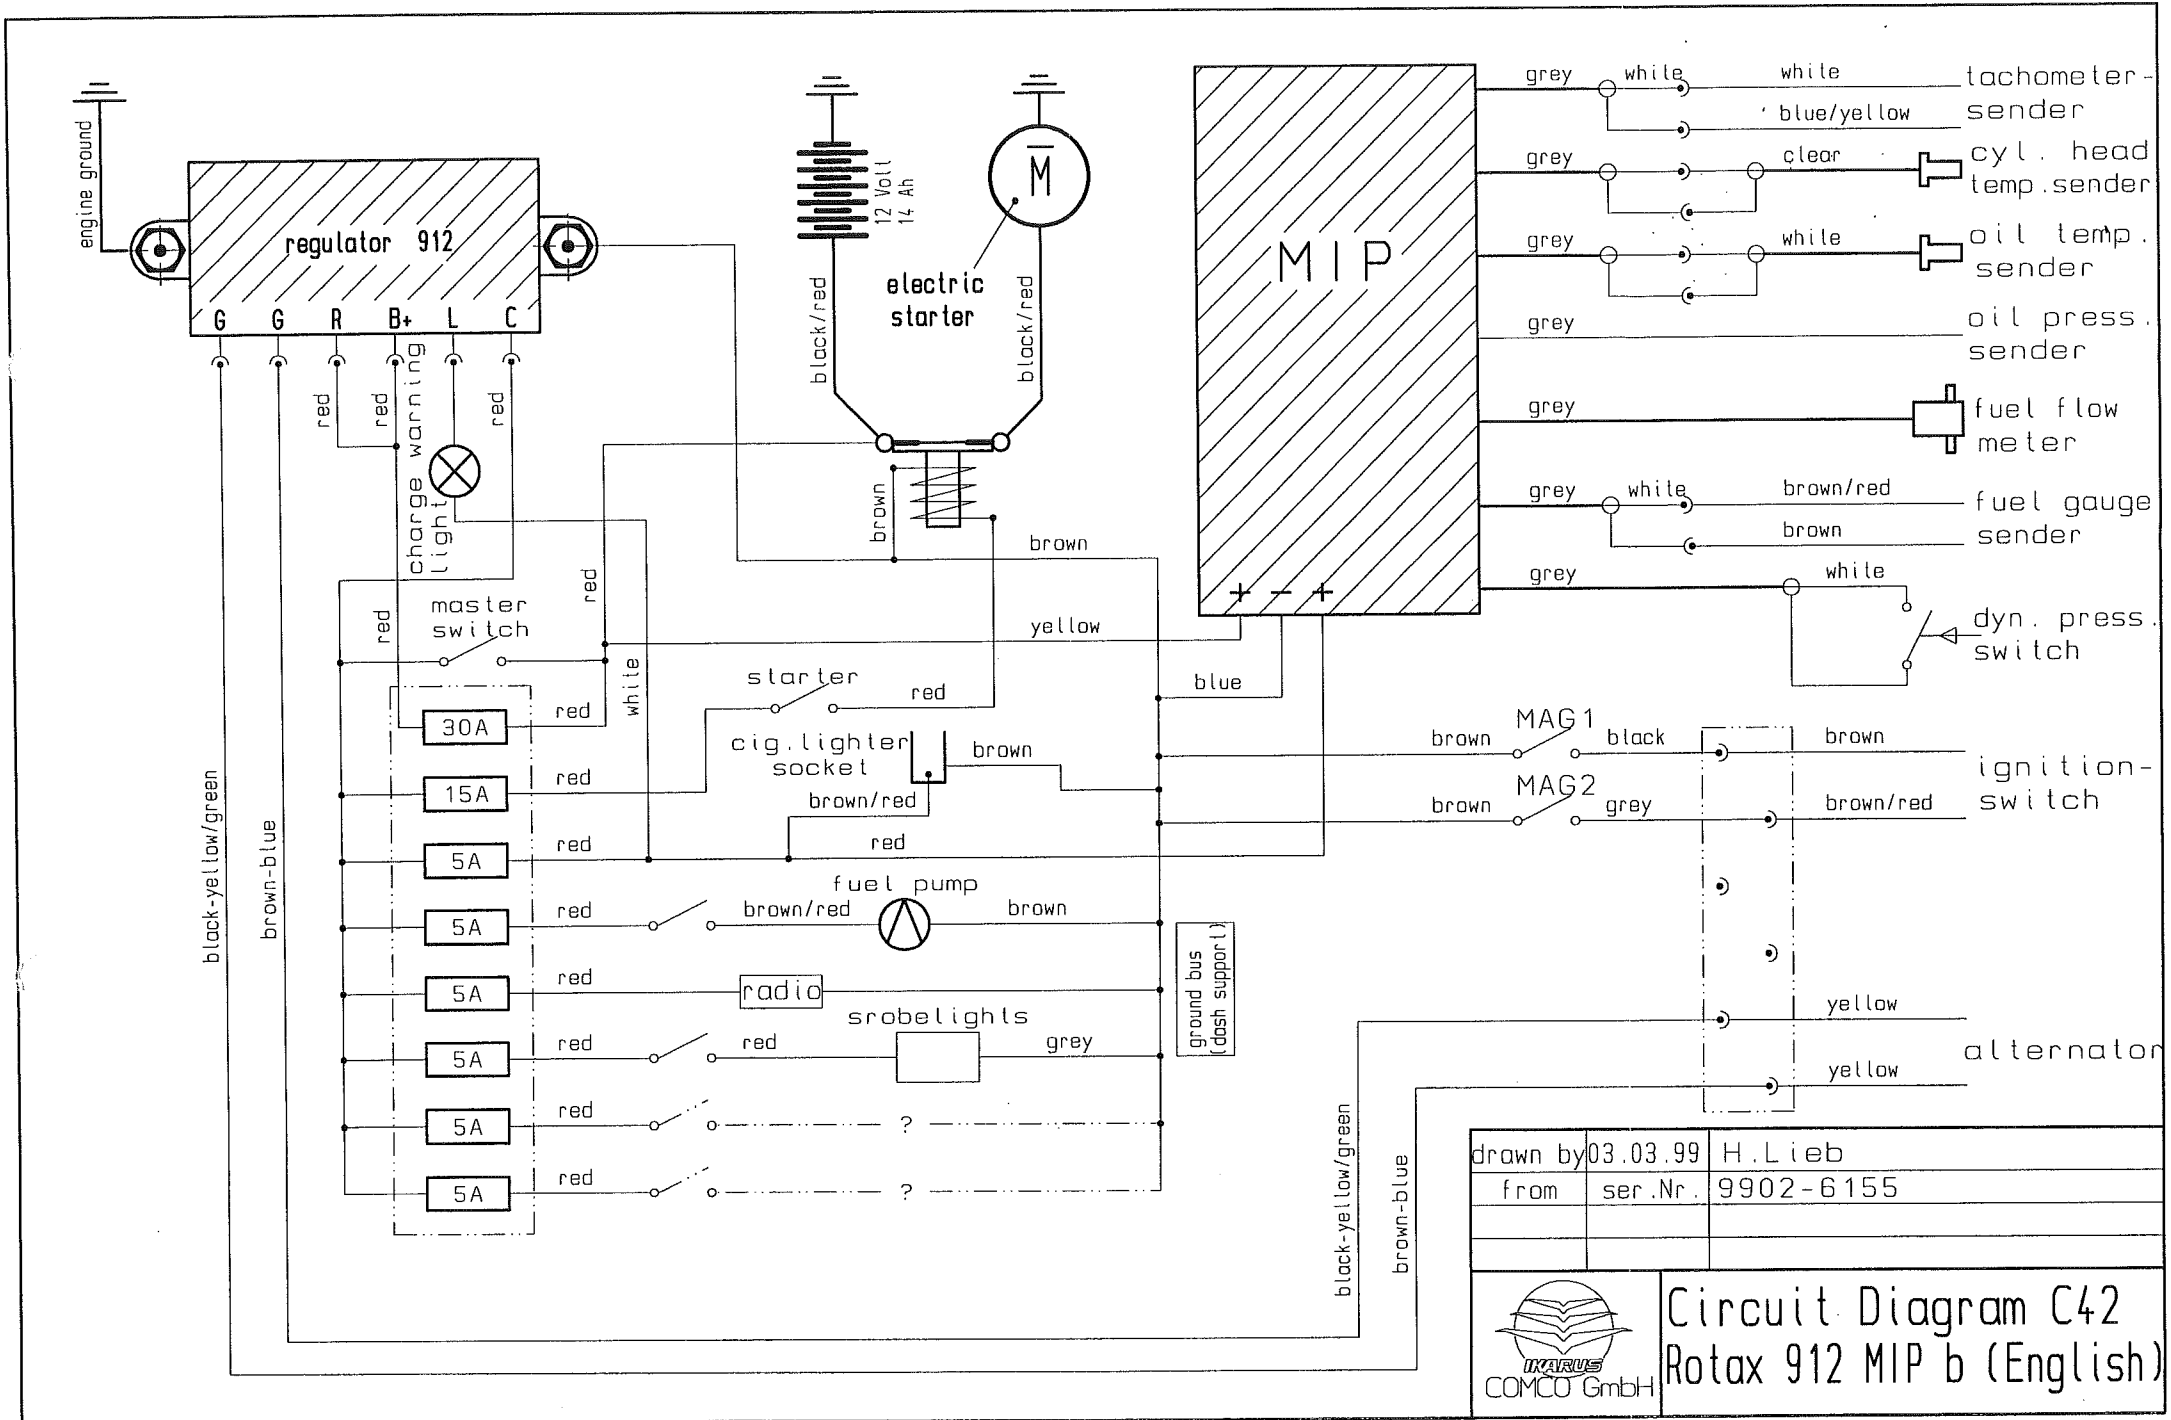

Tachometer 912

| | | |
|----------|----------|-----------|
| drawn by | 03.03.99 | H.Lieb |
| from | ser.Nr. | 9902-6155 |
| | | |
| | | |

Circuit Diagram C42
Rotax 912 b (English)

| | | |
|----------|----------|-----------|
| drawn by | 03.03.99 | H. Lieb |
| from | ser. Nr. | 9902-6155 |
| | | |
| | | |

Circuit Diagram C42

Rotax 912 MIP b (English)